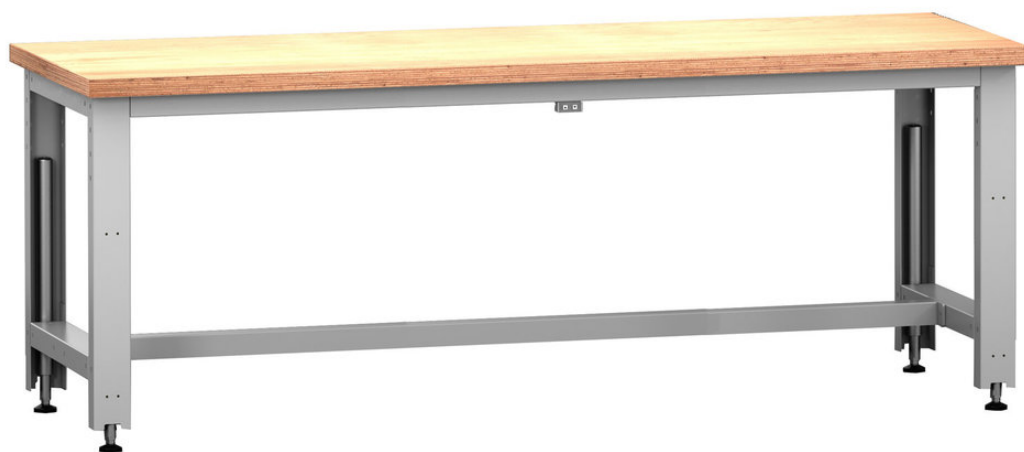

41003582.16 - cubio stepless adjustable height bench

Short Description

cubio stepless adjustable height bench electric, with multiplex worktop
WxDxH: 2000x750x840-1140mm cubio stepless adjustable height bench

Product Images

Additional Information

Width	2000
Depth	750
Height	1140
Customs tariff number	94032080
Colour	Light grey
RAL colour	RAL7035
Product material	Sheet steel
Product surface	Powder coated