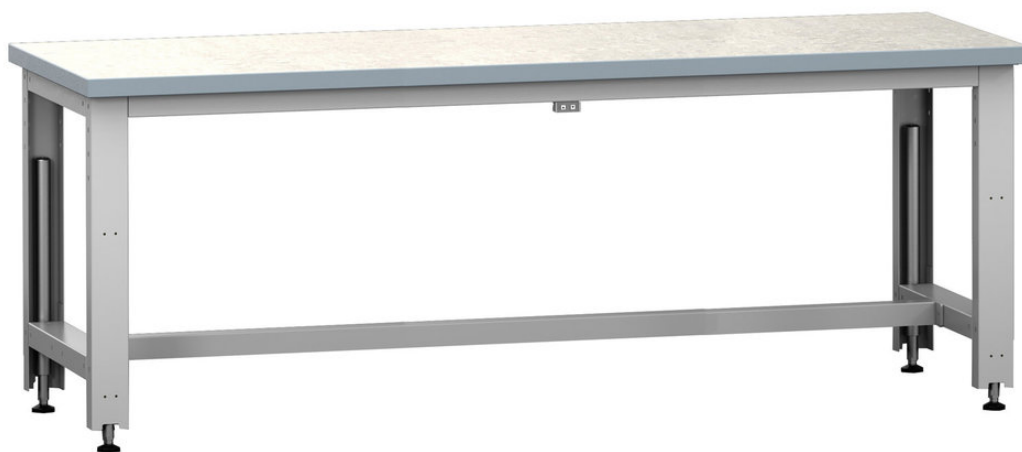

41003583.16 - cubio stepless adjustable height bench

Short Description

cubio stepless adjustable height bench electric, with lino worktop
WxDxH: 2000x750x840-1140mm cubio stepless adjustable height bench

Product Images

Additional Information

Width	2000
Depth	750
Height	1140
Customs tariff number	94032080
Colour	Light grey
RAL colour	RAL7035
Product material	Sheet steel
Product surface	Powder coated