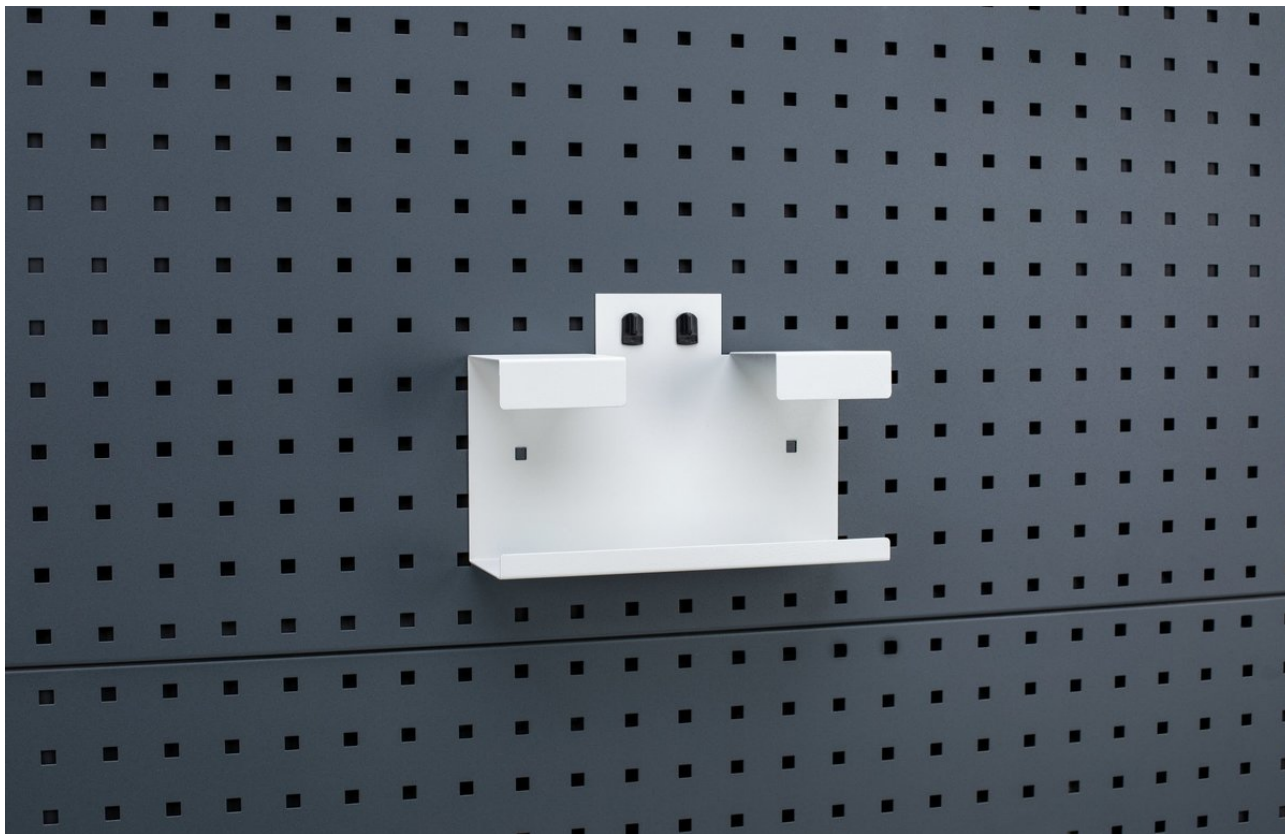

14022055.16 - perfo glove box holder

Short Description

perfo glove box holder
WxDxH: 260x175x85mm RAL 7035

Product Images

Additional Information

Width	260
Depth	175
Height	85
Colour	Light grey
RAL colour	RAL7035