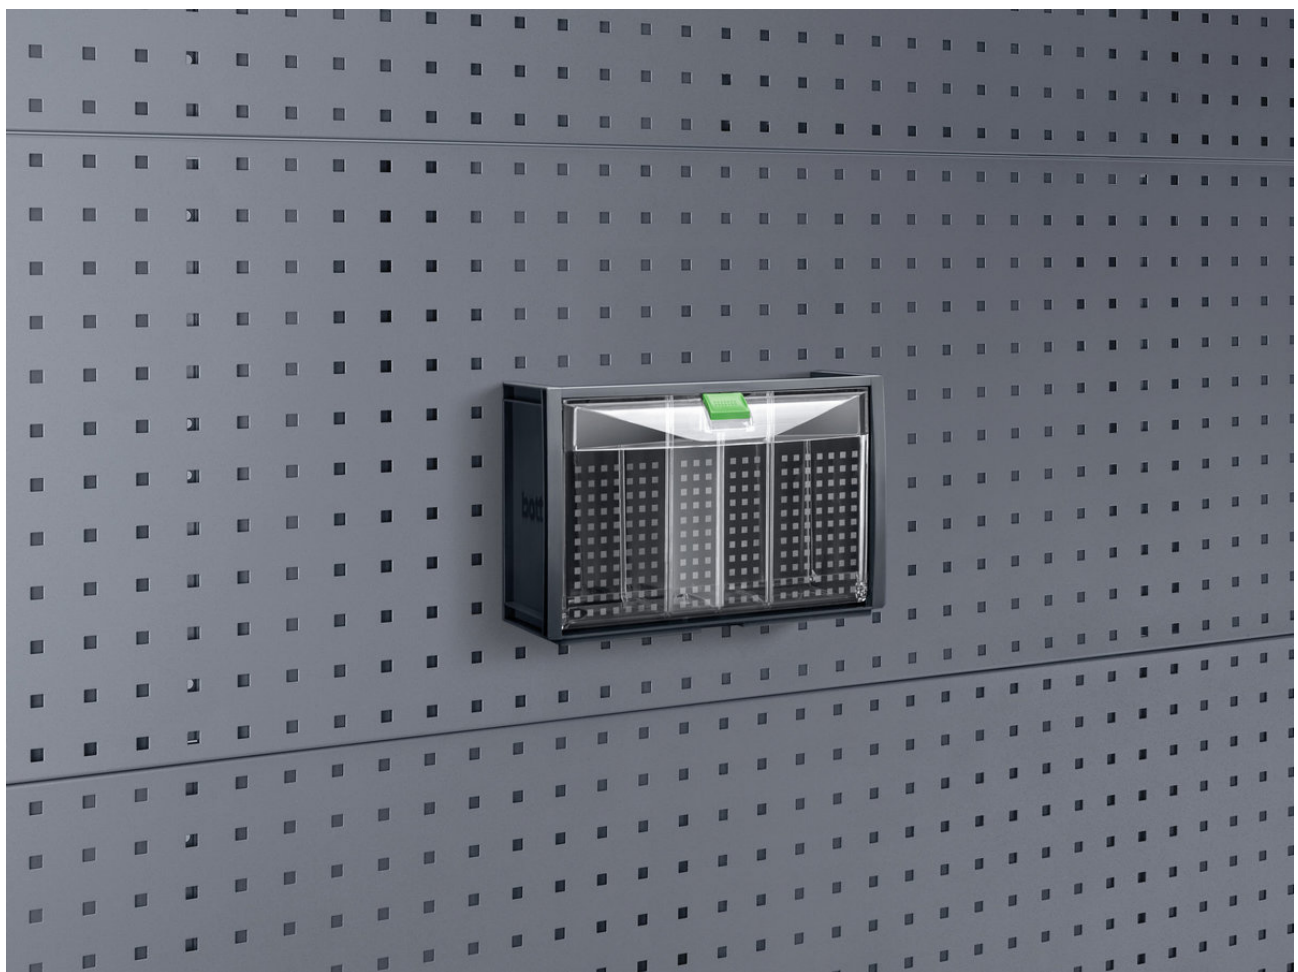

16514180.19V - bott tilt box and holder

Short Description

bott tilt box and holder
WxDxH: 400x200x150mm plastic / RAL 7016

Product Images

Additional Information

Width	400
Depth	200
Height	150
Customs tariff number	39269097
Colour	Anthracite grey