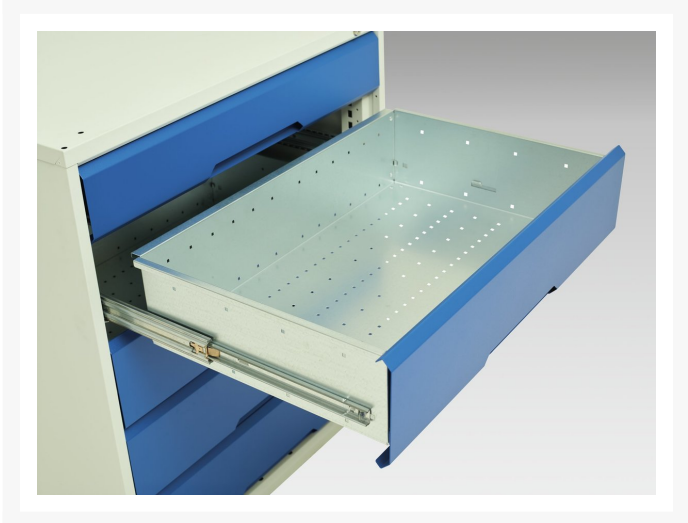

# 16922200. - verso mobile workstand

## Short Description

verso mobile workstand with 1 drawer cabinet & multiplex top  
WxDxH: 700x600x930mm

## Product Images

---

Width	700
Depth	600
Height	930
Customs tariff number	94032080
Product material	Sheet steel
Product surface	Powder coated
Drawer Load Capacity	50 kg
Drawer height 1	175mm
Drawer 1 Internal Dimensions	580mm x 480mm x 150mm