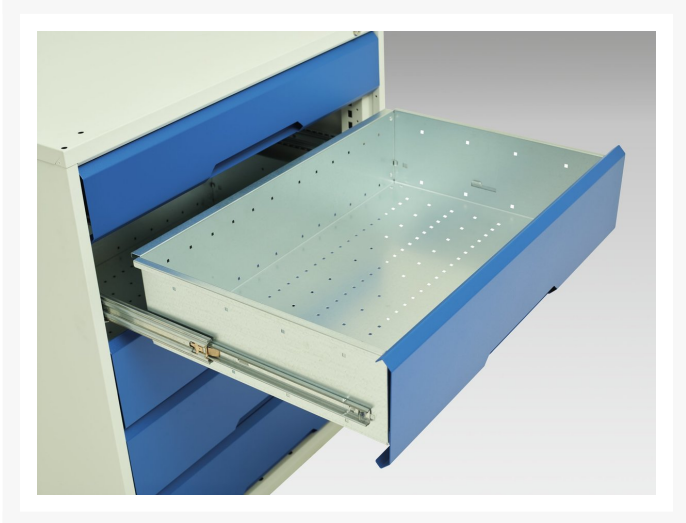

16922201. - verso mobile workstand

Short Description

verso mobile workstand with 1 drawer cabinet & lino top
WxDxH: 700x600x930mm

Product Images

Width	700
Depth	600
Height	930
Customs tariff number	94032080
Product material	Sheet steel
Product surface	Powder coated
Drawer Load Capacity	50 kg
Drawer height 1	175mm
Drawer 1 Internal Dimensions	580mm x 480mm x 150mm

Product Options

Colour:	Anthracite grey
	Crimson red
	Gentian blue
	Light grey

Additional Information