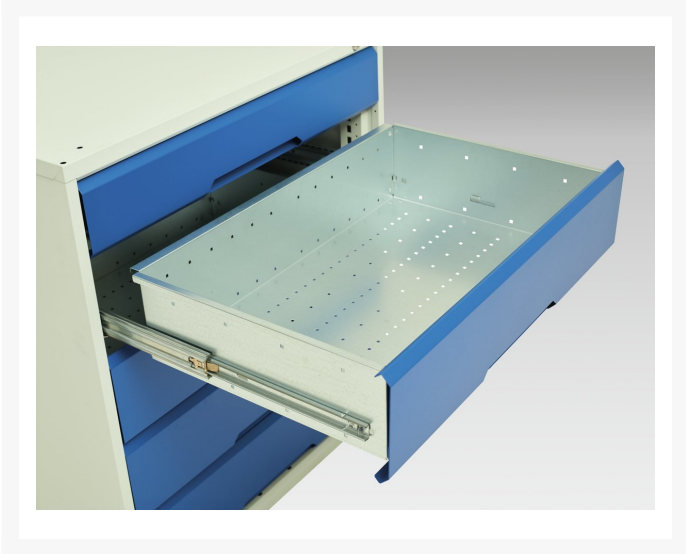

16922800. - verso mobile welded bench

Short Description

verso mobile welded bench with 1 drawer cab & steel top

WxDxH: 1000x600x910mm

Product Images

Additional Information

Width	1000
Depth	600
Height	910
Customs tariff number	94039010
Product material	Sheet steel
Product surface	Powder coated
Drawer Load Capacity	50 kg
Drawer height 1	175mm
Drawer 1 Internal Dimensions	880mm x 480mm x 150mm

Product Options

Colour:	Anthracite grey
	Crimson red
	Gentian blue
	Light grey