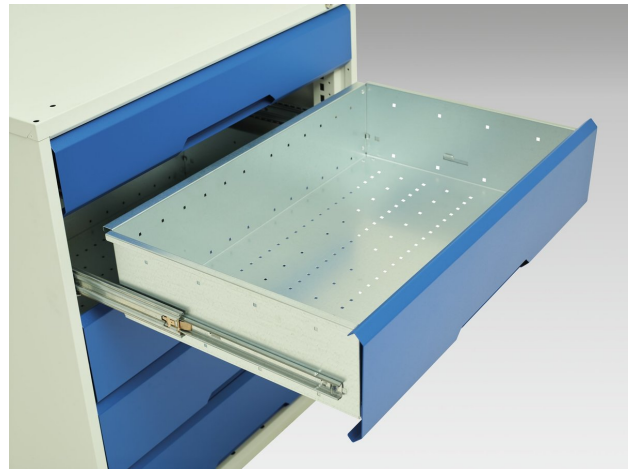

16923203. - verso mobile storage bench (mpx)

Short Description

verso mobile storage bench (mpx) with 3 drawer cab / cupboard
WxDxH: 1250x600x830mm

Product Images

Additional Information

Width	1250
Depth	600
Height	830
Customs tariff number	94032080
Product material	Sheet steel
Product surface	Powder coated
Drawer Load Capacity	50 kg
Drawer height 1	125mm
Drawer 1 Internal Dimensions	1130mm x 480mm x 100mm
Drawer height 2	175mm
Drawer 2 Internal Dimensions	1130mm x 480mm x 150mm
Drawer height 3	175mm
Drawer 3 Internal Dimensions	1130mm x 480mm x 150mm
Door type	Plain
Door height 1	475 mm

Product Options

Colour:	Anthracite grey
	Crimson red
	Gentian blue
	Light grey