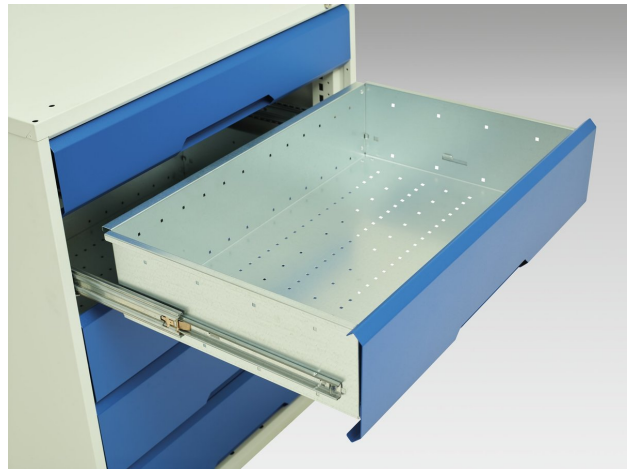

16923204. - verso mobile storage bench (mpx)

Short Description

verso mobile storage bench (mpx) with 3 drawer cab / 3 drawer cab
WxDxH: 1250x600x830mm

Product Images

Additional Information

Width	1250
Depth	600
Height	830
Customs tariff number	94032080
Product material	Sheet steel
Product surface	Powder coated
Drawer Load Capacity	50 kg
Drawer height 1	125mm
Drawer 1 Internal Dimensions	1130mm x 480mm x 100mm
Drawer height 2	175mm
Drawer 2 Internal Dimensions	1130mm x 480mm x 150mm
Drawer height 3	175mm
Drawer 3 Internal Dimensions	1130mm x 480mm x 150mm
Drawer height 4	125mm
Drawer 4 Internal Dimensions	1130mm x 480mm x 100mm
Drawer height 5	175mm
Drawer 5 Internal Dimensions	1130mm x 480mm x 150mm
Drawer height 6	175mm
Drawer 6 Internal Dimensions	1130mm x 480mm x 150mm
Door type	Plain

Product Options

Colour:	Anthracite grey
	Crimson red
	Gentian blue
	Light grey