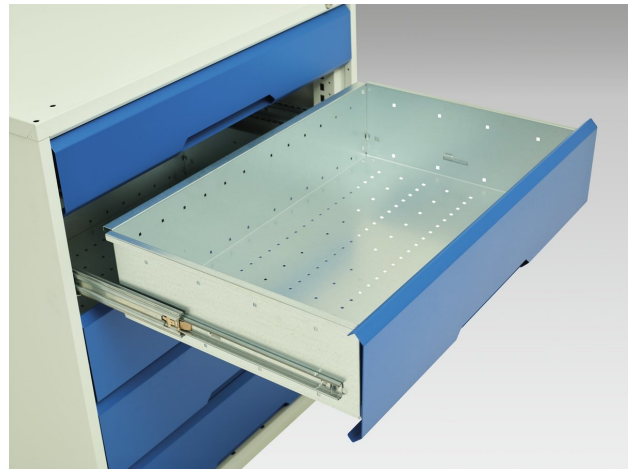

# 16923212. - verso mobile storage bench (mpx)

## Short Description

verso mobile storage bench (mpx) with 3 drawer cab / mid shelf

WxDxH: 1500x600x830mm

## Additional Information

---

Width	1500
Depth	600
Height	830
Customs tariff number	94032080
Product material	Sheet steel
Product surface	Powder coated
Drawer Load Capacity	50 kg
Drawer height 1	125mm
Drawer 1 Internal Dimensions	1380mm x 480mm x 100mm
Drawer height 2	175mm
Drawer 2 Internal Dimensions	1380mm x 480mm x 150mm
Drawer height 3	175mm
Drawer 3 Internal Dimensions	1380mm x 480mm x 150mm
Door type	Plain
Number of shelves	1
Shelf Material	Steel
Shelf Load Capacity	75kg