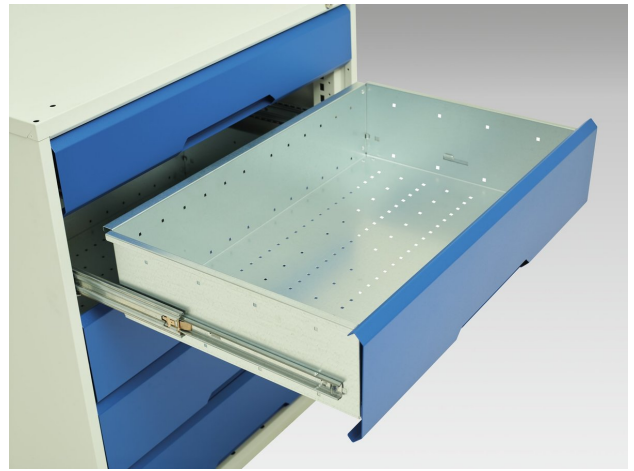

16923213. - verso mobile storage bench (mpx)

Short Description

verso mobile storage bench (mpx) with mid shelf / 3 drawer cab
WxDxH: 1500x600x830mm

Product Images

Additional Information

Width	1500
Depth	600
Height	830
Customs tariff number	94032080
Product material	Sheet steel
Product surface	Powder coated
Drawer Load Capacity	50 kg
Drawer height 1	125mm
Drawer 1 Internal Dimensions	1380mm x 480mm x 100mm
Drawer height 2	175mm
Drawer 2 Internal Dimensions	1380mm x 480mm x 150mm
Drawer height 3	175mm
Drawer 3 Internal Dimensions	1380mm x 480mm x 150mm
Door type	Plain
Number of shelves	1
Shelf Material	Steel
Shelf Load Capacity	75kg

Product Options

Colour:	Anthracite grey
	Crimson red
	Gentian blue
	Light grey