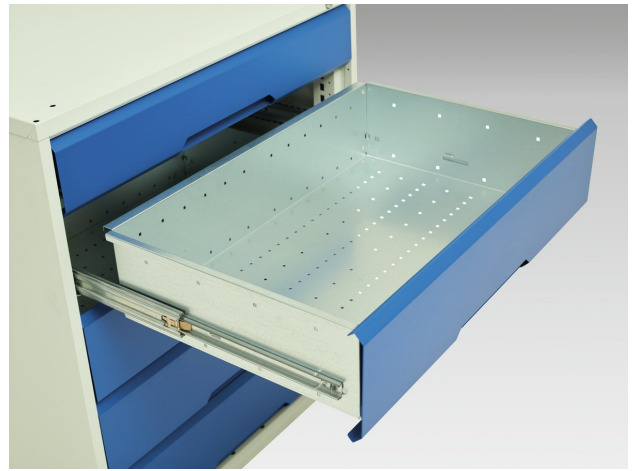

16923214. - verso mobile storage bench (mpx)

Short Description

verso mobile storage bench (mpx) with cupboard / 3 drawer cab
WxDxH: 1500x600x830mm

Product Images

Additional Information

Width	1500
Depth	600
Height	830
Customs tariff number	94032080
Product material	Sheet steel
Product surface	Powder coated
Drawer Load Capacity	50 kg
Drawer height 1	125mm
Drawer 1 Internal Dimensions	1380mm x 480mm x 100mm
Drawer height 2	175mm
Drawer 2 Internal Dimensions	1380mm x 480mm x 150mm
Drawer height 3	175mm
Drawer 3 Internal Dimensions	1380mm x 480mm x 150mm
Door type	Plain
Door height 1	475 mm
Number of shelves	1

Product Options

Colour:	Anthracite grey
	Crimson red
	Gentian blue
	Light grey