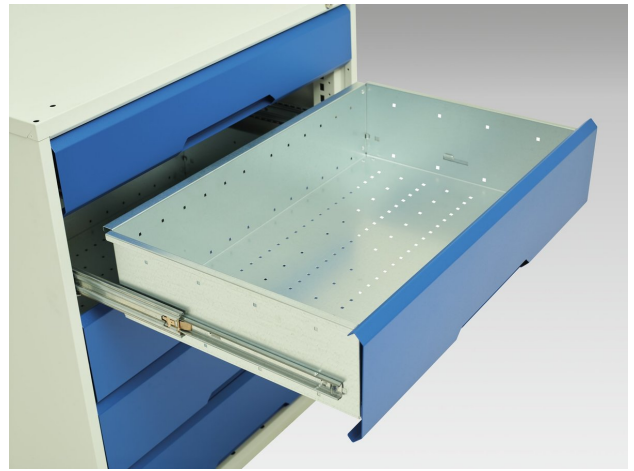

16923215. - verso mobile storage bench (mpx)

Short Description

verso mobile storage bench (mpx) with 3 drawer cab / 3 drawer cab
WxDxH: 1500x600x830mm

Product Images

Additional Information

Width	1500
Depth	600
Height	830
Customs tariff number	94032080
Product material	Sheet steel
Product surface	Powder coated
Drawer Load Capacity	50 kg
Drawer height 1	125mm
Drawer 1 Internal Dimensions	1380mm x 480mm x 100mm
Drawer height 2	175mm
Drawer 2 Internal Dimensions	1380mm x 480mm x 150mm
Drawer height 3	175mm
Drawer 3 Internal Dimensions	1380mm x 480mm x 150mm
Drawer height 4	125mm
Drawer 4 Internal Dimensions	1380mm x 480mm x 100mm
Drawer height 5	175mm
Drawer 5 Internal Dimensions	1380mm x 480mm x 150mm
Drawer height 6	175mm
Drawer 6 Internal Dimensions	1380mm x 480mm x 150mm
Door type	Plain

Product Options

Colour:	Anthracite grey
	Crimson red
	Gentian blue
	Light grey