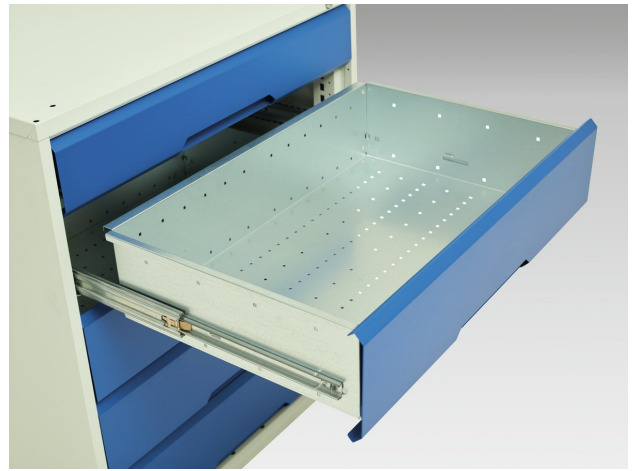

16923220. - verso mobile storage bench (mpx)

Short Description

verso mobile storage bench (mpx) with cupboard / mid shelf / 3 drawer cab
WxDxH: 1750x600x830mm

Product Images

Additional Information

Width	1750
Depth	600
Height	830
Customs tariff number	94032080
Product material	Sheet steel
Product surface	Powder coated
Drawer Load Capacity	50 kg
Drawer height 1	125mm
Drawer 1 Internal Dimensions	1630mm x 480mm x 100mm
Drawer height 2	175mm
Drawer 2 Internal Dimensions	1630mm x 480mm x 150mm
Drawer height 3	175mm
Drawer 3 Internal Dimensions	1630mm x 480mm x 150mm
Door type	Plain
Door height 1	475 mm
Number of shelves	1
Shelf Material	Steel
Shelf Load Capacity	75kg

Product Options

Colour:	Anthracite grey
	Crimson red
	Gentian blue
	Light grey