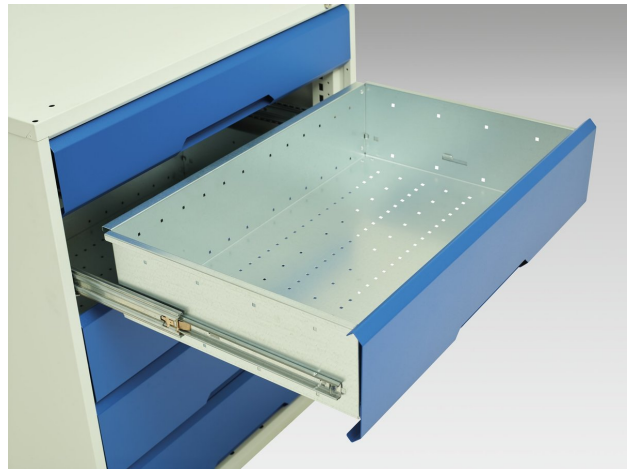

# 16923221. - verso mobile storage bench (mpx)

## Short Description

verso mobile storage bench (mpx) with 1 drw-cbd / mid shelf / 1 drw-cbd  
WxDxH: 1750x600x830mm

## Additional Information

---

Width	1750
Depth	600
Height	830
Customs tariff number	94032080
Product material	Sheet steel
Product surface	Powder coated
Drawer Load Capacity	50 kg
Drawer height 1	125mm
Drawer 1 Internal Dimensions	1630mm x 480mm x 100mm
Drawer height 2	125mm
Drawer 2 Internal Dimensions	1630mm x 480mm x 100mm
Door type	Plain
Door height 1	350 mm
Number of shelves	1
Shelf Material	Steel
Shelf Load Capacity	75kg