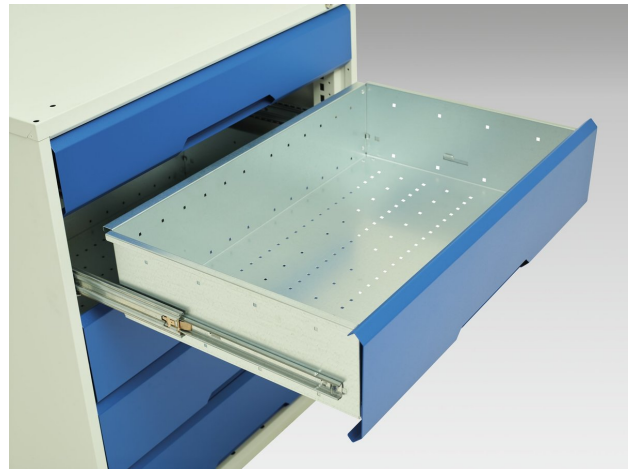

16923222. - verso mobile storage bench (mpx)

Short Description

verso mobile storage bench (mpx) with cupboard / 3 drawer cab / cupboard
WxDxH: 1750x600x830mm

Product Images

Additional Information

Width	1750
Depth	600
Height	830
Customs tariff number	94032080
Product material	Sheet steel
Product surface	Powder coated
Drawer Load Capacity	50 kg
Drawer height 1	125mm
Drawer 1 Internal Dimensions	1630mm x 480mm x 100mm
Drawer height 2	175mm
Drawer 2 Internal Dimensions	1630mm x 480mm x 150mm
Drawer height 3	175mm
Drawer 3 Internal Dimensions	1630mm x 480mm x 150mm
Door type	Plain
Door height 1	475 mm

Product Options

Colour:	Anthracite grey
	Crimson red
	Gentian blue
	Light grey