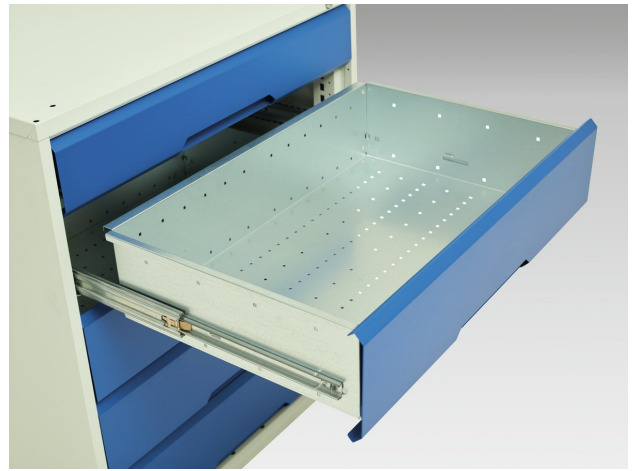

16923223. - verso mobile storage bench (mpx)

Short Description

verso mobile storage bench (mpx) with 3 drw cab / 3 drw cab / 3 drw cab
WxDxH: 1750x600x830mm

Product Images

Additional Information

Width	1750
Depth	600
Height	830
Customs tariff number	94032080
Product material	Sheet steel
Product surface	Powder coated
Drawer Load Capacity	50 kg
Drawer height 1	125mm
Drawer 1 Internal Dimensions	1630mm x 480mm x 100mm
Drawer height 2	175mm
Drawer 2 Internal Dimensions	1630mm x 480mm x 150mm
Drawer height 3	175mm
Drawer 3 Internal Dimensions	1630mm x 480mm x 150mm
Drawer height 4	125mm
Drawer 4 Internal Dimensions	1630mm x 480mm x 100mm
Drawer height 5	175mm
Drawer 5 Internal Dimensions	1630mm x 480mm x 150mm
Drawer height 6	175mm
Drawer 6 Internal Dimensions	1630mm x 480mm x 150mm
Drawer height 7	125mm
Drawer 7 Internal Dimensions	1630mm x 480mm x 100mm
Drawer height 8	175mm
Drawer 8 Internal Dimensions	1630mm x 480mm x 150mm
Drawer height 9	175mm
Drawer 9 Internal Dimensions	1630mm x 480mm x 150mm
Door type	Plain

Product Options

Colour:	Anthracite grey
	Crimson red
	Gentian blue
	Light grey