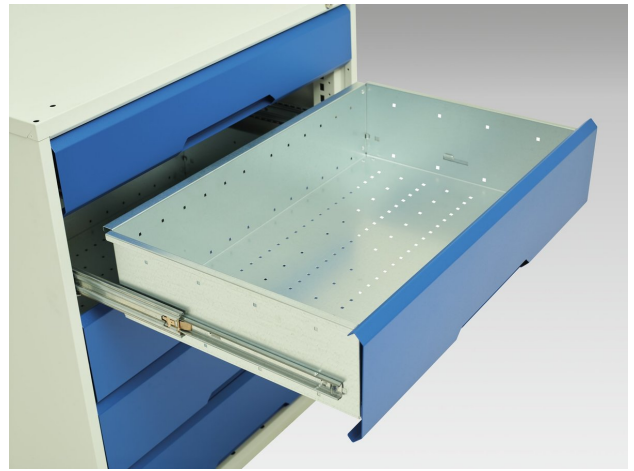

16923231. - verso mobile storage bench (mpx)

Short Description

verso mobile storage bench (mpx) with 1 drw-cbd / mid shelf / 1 drw-cbd
WxDxH: 2000x600x830mm

Product Images

Additional Information

Width	2000
Depth	600
Height	830
Customs tariff number	94032080
Product material	Sheet steel
Product surface	Powder coated
Drawer Load Capacity	50 kg
Drawer height 1	125mm
Drawer 1 Internal Dimensions	1880mm x 480mm x 100mm
Drawer height 2	125mm
Drawer 2 Internal Dimensions	1880mm x 480mm x 100mm
Door type	Plain
Number of shelves	1
Shelf Material	Steel
Shelf Load Capacity	75kg

Product Options

Colour:	Anthracite grey
	Crimson red
	Gentian blue
	Light grey