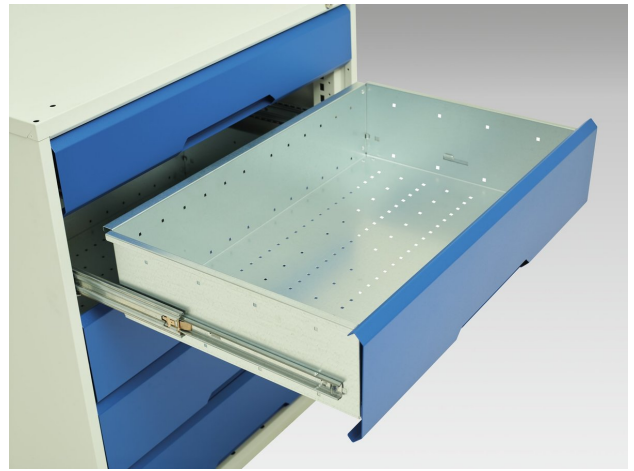

16923232. - verso mobile storage bench (mpx)

Short Description

verso mobile storage bench (mpx) with cupboard / 3 drawer cab / cupboard
WxDxH: 2000x600x830mm

Product Images

Additional Information

Width	2000
Depth	600
Height	830
Customs tariff number	94032080
Product material	Sheet steel
Product surface	Powder coated
Drawer Load Capacity	50 kg
Drawer height 1	125mm
Drawer 1 Internal Dimensions	1880mm x 480mm x 100mm
Drawer height 2	175mm
Drawer 2 Internal Dimensions	1880mm x 480mm x 150mm
Drawer height 3	175mm
Drawer 3 Internal Dimensions	1880mm x 480mm x 150mm
Door type	Plain
Door height 1	475 mm

Product Options

Colour:	Anthracite grey
	Crimson red
	Gentian blue
	Light grey