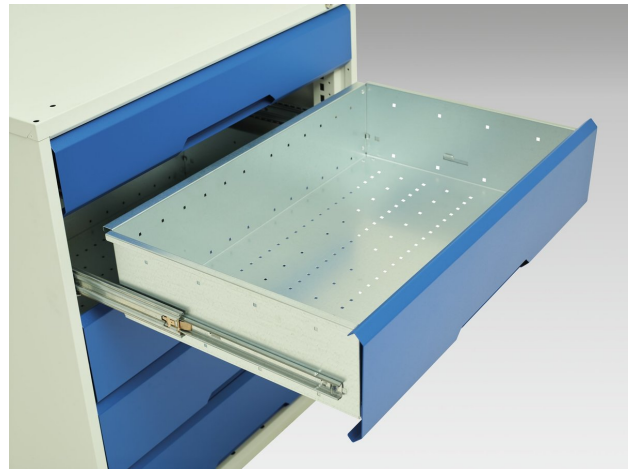

16923234. - verso mobile storage bench (mpx)

Short Description

verso mobile storage bench (mpx) with 3 drw cab / mid shlf / 3 drw cab
WxDxH: 2000x600x830mm

Product Images

Additional Information

Width	2000
Depth	600
Height	830
Customs tariff number	94032080
Product material	Sheet steel
Product surface	Powder coated
Drawer Load Capacity	50 kg
Drawer height 1	125mm
Drawer 1 Internal Dimensions	1880mm x 480mm x 100mm
Drawer height 2	175mm
Drawer 2 Internal Dimensions	1880mm x 480mm x 150mm
Drawer height 3	175mm
Drawer 3 Internal Dimensions	1880mm x 480mm x 150mm
Drawer height 4	125mm
Drawer 4 Internal Dimensions	1880mm x 480mm x 100mm
Drawer height 5	175mm
Drawer 5 Internal Dimensions	1880mm x 480mm x 150mm
Drawer height 6	175mm
Drawer 6 Internal Dimensions	1880mm x 480mm x 150mm
Door type	Plain
Number of shelves	1
Shelf Material	Steel
Shelf Load Capacity	75kg

Product Options

Colour:	Crimson red
	Gentian blue
	Light grey