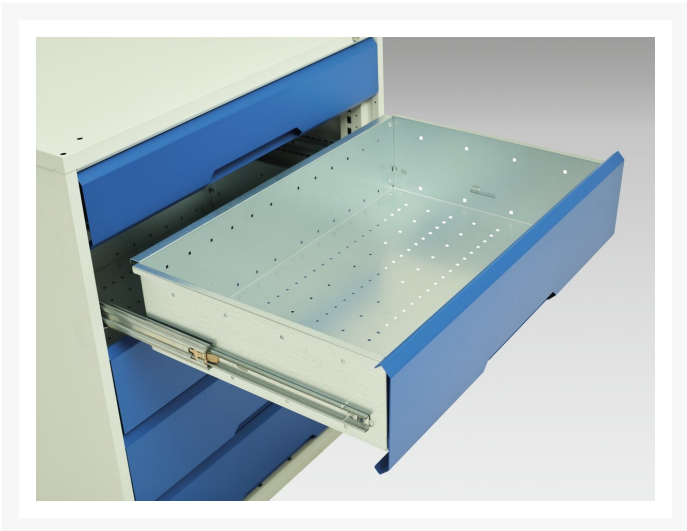

16927000. - verso mobile cabinet

Short Description

verso mobile cabinet with 5 drawers and lino top

WxDxH: 800x600x980mm

Product Images

Additional Information

Width	800
Depth	600
Height	980
Customs tariff number	94032080
Product material	Sheet steel
Product surface	Powder coated
Drawer Load Capacity	50 kg
Drawer height 1	100mm
Drawer 1 Internal Dimensions	680mm x 480mm x 75mm
Drawer height 2	100mm
Drawer 2 Internal Dimensions	680mm x 480mm x 75mm
Drawer height 3	175mm
Drawer 3 Internal Dimensions	680mm x 480mm x 150mm
Drawer height 4	175mm
Drawer 4 Internal Dimensions	680mm x 480mm x 150mm
Drawer height 5	175mm
Drawer 5 Internal Dimensions	680mm x 480mm x 150mm

Product Options

Colour:	Anthracite grey
	Crimson red
	Gentian blue
	Light grey