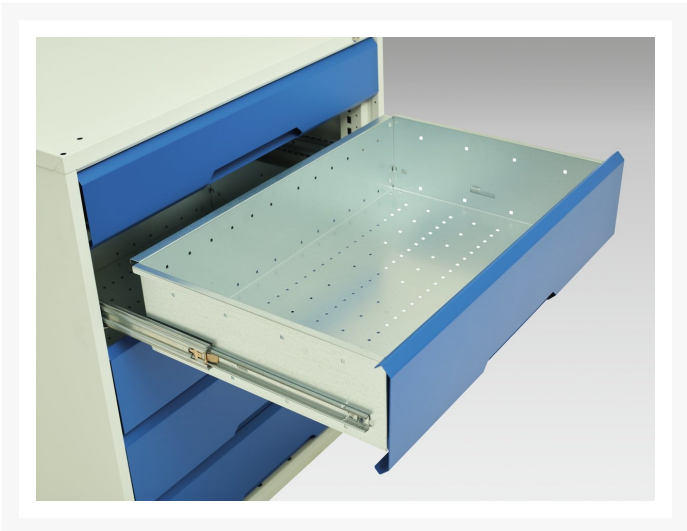

# 16927002. - verso mobile cabinet

## Short Description

verso mobile cabinet with 5 drawers and top tray  
WxDxH: 800x550x965mm

## Additional Information

---

Width	800
Depth	550
Height	965
Customs tariff number	94032080
Product material	Sheet steel
Product surface	Powder coated
Drawer Load Capacity	50 kg
Drawer height 1	100mm
Drawer 1 Internal Dimensions	680mm x 430mm x 75mm
Drawer height 2	100mm
Drawer 2 Internal Dimensions	680mm x 430mm x 75mm
Drawer height 3	175mm
Drawer 3 Internal Dimensions	680mm x 430mm x 150mm
Drawer height 4	175mm
Drawer 4 Internal Dimensions	680mm x 430mm x 150mm
Drawer height 5	175mm
Drawer 5 Internal Dimensions	680mm x 430mm x 150mm