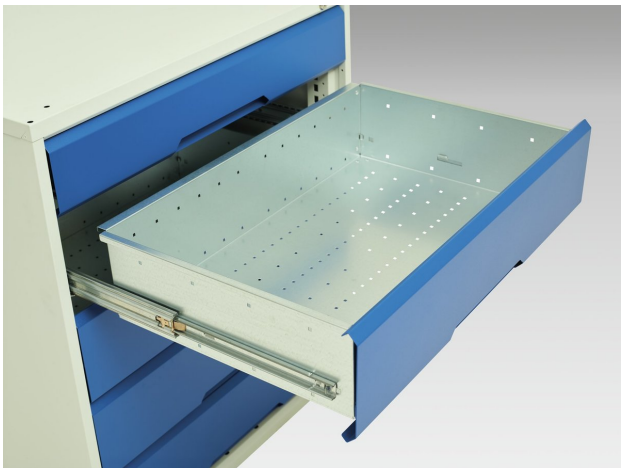

16927003. - verso mobile cabinet

Short Description

verso mobile cabinet with 6 drawers and lino top
WxDxH: 800x600x980mm

Product Images

Additional Information

Width	800
Depth	600
Height	980
Customs tariff number	94032080
Product material	Sheet steel
Product surface	Powder coated
Drawer Load Capacity	50 kg
Drawer height 1	100mm
Drawer 1 Internal Dimensions	680mm x 480mm x 75mm
Drawer height 2	100mm
Drawer 2 Internal Dimensions	680mm x 480mm x 75mm
Drawer height 3	100mm
Drawer 3 Internal Dimensions	680mm x 480mm x 75mm
Drawer height 4	125mm
Drawer 4 Internal Dimensions	680mm x 480mm x 100mm
Drawer height 5	125mm
Drawer 5 Internal Dimensions	680mm x 480mm x 100mm
Drawer height 6	175mm
Drawer 6 Internal Dimensions	680mm x 480mm x 150mm

Product Options

Colour:	Anthracite grey
	Crimson red
	Gentian blue
	Light grey