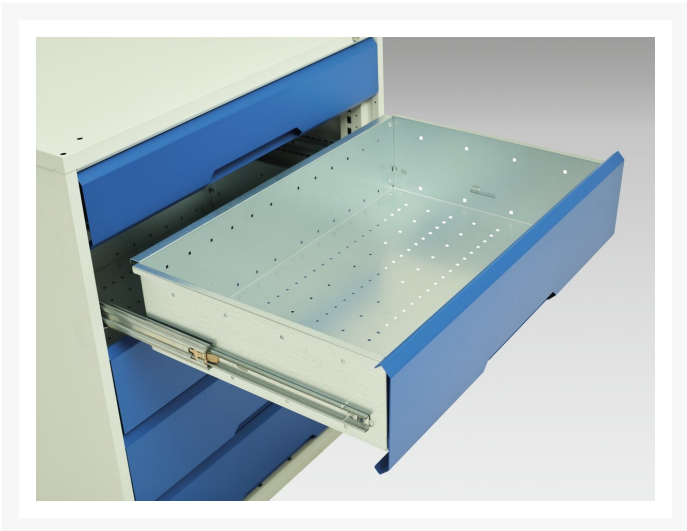

# 16927004. - verso mobile cabinet

## Short Description

verso mobile cabinet with 6 drawers and mpx top  
WxDxH: 800x600x980mm

## Additional Information

---

Width	800
Depth	600
Height	980
Customs tariff number	94032080
Product material	Sheet steel
Product surface	Powder coated
Drawer Load Capacity	50 kg
Drawer height 1	100mm
Drawer 1 Internal Dimensions	680mm x 480mm x 75mm
Drawer height 2	100mm
Drawer 2 Internal Dimensions	680mm x 480mm x 75mm
Drawer height 3	100mm
Drawer 3 Internal Dimensions	680mm x 480mm x 75mm
Drawer height 4	125mm
Drawer 4 Internal Dimensions	680mm x 480mm x 100mm
Drawer height 5	125mm
Drawer 5 Internal Dimensions	680mm x 480mm x 100mm
Drawer height 6	175mm
Drawer 6 Internal Dimensions	680mm x 480mm x 150mm