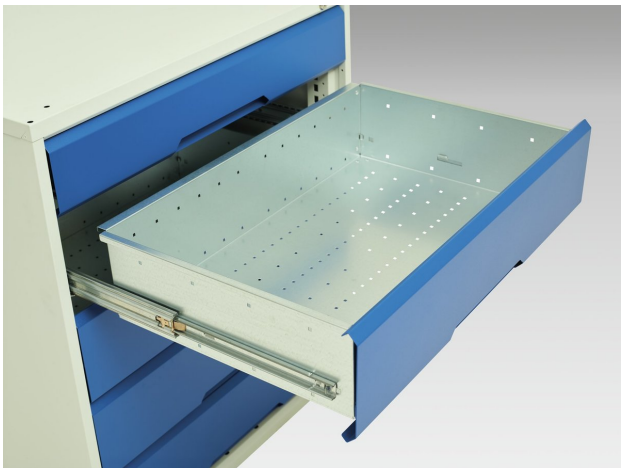

# 16927006. - verso mobile cabinet

## Short Description

verso mobile cabinet with 7 drawers and lino top  
WxDxH: 800x600x980mm

## Additional Information

---

Width	800
Depth	600
Height	980
Customs tariff number	94032080
Product material	Sheet steel
Product surface	Powder coated
Drawer Load Capacity	50 kg
Drawer height 1	100mm
Drawer 1 Internal Dimensions	680mm x 480mm x 75mm
Drawer height 2	100mm
Drawer 2 Internal Dimensions	680mm x 480mm x 75mm
Drawer height 3	100mm
Drawer 3 Internal Dimensions	680mm x 480mm x 75mm
Drawer height 4	100mm
Drawer 4 Internal Dimensions	680mm x 480mm x 75mm
Drawer height 5	100mm
Drawer 5 Internal Dimensions	680mm x 480mm x 75mm
Drawer height 6	100mm
Drawer 6 Internal Dimensions	680mm x 480mm x 75mm
Drawer height 7	125mm
Drawer 7 Internal Dimensions	680mm x 480mm x 100mm