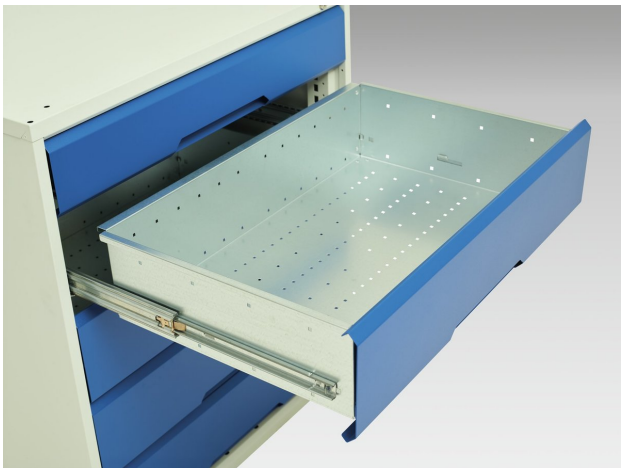

16927007. - verso mobile cabinet

Short Description

verso mobile cabinet with 7 drawers and mpx top
WxDxH: 800x600x980mm

Product Images

Additional Information

Width	800
Depth	600
Height	980
Customs tariff number	94032080
Product material	Sheet steel
Product surface	Powder coated
Drawer Load Capacity	50 kg
Drawer height 1	100mm
Drawer 1 Internal Dimensions	680mm x 480mm x 75mm
Drawer height 2	100mm
Drawer 2 Internal Dimensions	680mm x 480mm x 75mm
Drawer height 3	100mm
Drawer 3 Internal Dimensions	680mm x 480mm x 75mm
Drawer height 4	100mm
Drawer 4 Internal Dimensions	680mm x 480mm x 75mm
Drawer height 5	100mm
Drawer 5 Internal Dimensions	680mm x 480mm x 75mm
Drawer height 6	100mm
Drawer 6 Internal Dimensions	680mm x 480mm x 75mm
Drawer height 7	125mm
Drawer 7 Internal Dimensions	680mm x 480mm x 100mm

Product Options

Colour:	Anthracite grey
	Crimson red
	Gentian blue
	Light grey