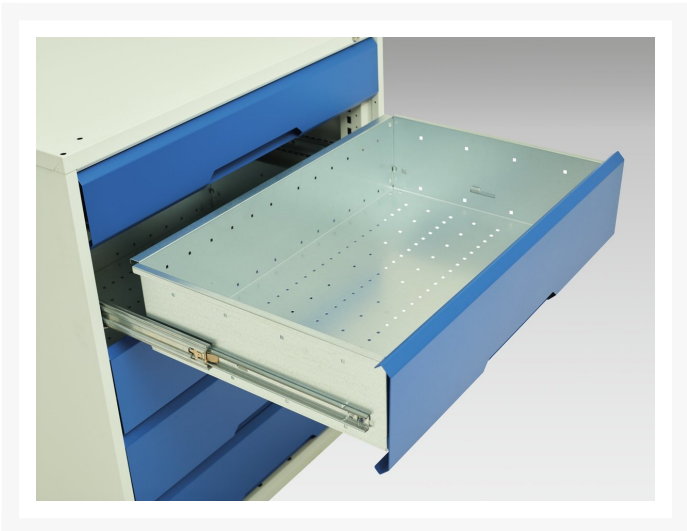

# 16927008. - verso mobile cabinet

## Short Description

verso mobile cabinet with 7 drawers and top tray  
WxDxH: 800x550x965mm

## Additional Information

---

Width	800
Depth	550
Height	965
Customs tariff number	94032080
Product material	Sheet steel
Product surface	Powder coated
Drawer Load Capacity	50 kg
Drawer height 1	100mm
Drawer 1 Internal Dimensions	680mm x 430mm x 75mm
Drawer height 2	100mm
Drawer 2 Internal Dimensions	680mm x 430mm x 75mm
Drawer height 3	100mm
Drawer 3 Internal Dimensions	680mm x 430mm x 75mm
Drawer height 4	100mm
Drawer 4 Internal Dimensions	680mm x 430mm x 75mm
Drawer height 5	100mm
Drawer 5 Internal Dimensions	680mm x 430mm x 75mm
Drawer height 6	100mm
Drawer 6 Internal Dimensions	680mm x 430mm x 75mm
Drawer height 7	125mm
Drawer 7 Internal Dimensions	680mm x 430mm x 100mm