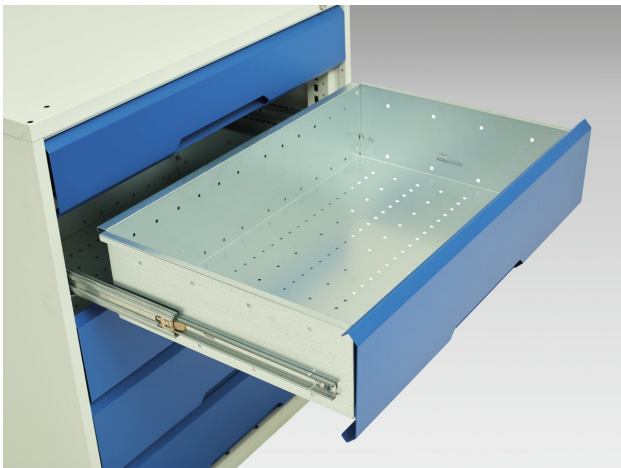

16927009. - verso mobile cabinet

Short Description

verso mobile cabinet with 2 drawers, door and lino top
WxDxH: 800x600x980mm

Product Images

Additional Information

Width	800
Depth	600
Height	980
Customs tariff number	94032080
Product material	Sheet steel
Product surface	Powder coated
Drawer Load Capacity	50 kg
Drawer height 1	100mm
Drawer 1 Internal Dimensions	680mm x 480mm x 75mm
Drawer height 2	100mm
Drawer 2 Internal Dimensions	680mm x 480mm x 75mm
Door height 1	475 mm
Number of shelves	1
Shelf Material	Steel
Shelf Load Capacity	75kg

Product Options

Colour:	Anthracite grey
	Crimson red
	Gentian blue
	Light grey