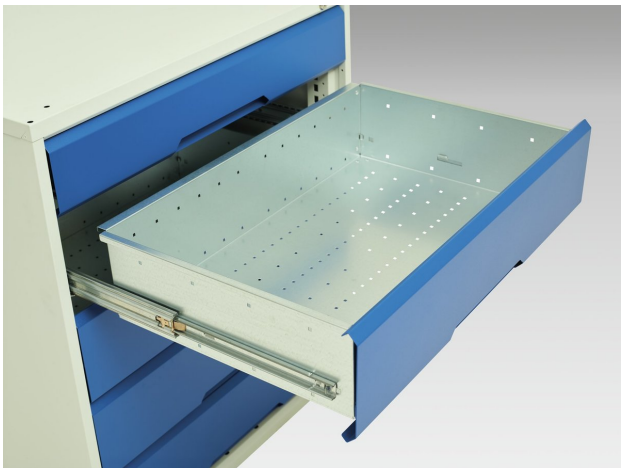

# 16927010. - verso mobile cabinet

## Short Description

verso mobile cabinet with 2 drawers, door and mpx top  
WxDxH: 800x600x980mm

## Additional Information

---

Width	800
Depth	600
Height	980
Customs tariff number	94032080
Product material	Sheet steel
Product surface	Powder coated
Drawer Load Capacity	50 kg
Drawer height 1	100mm
Drawer 1 Internal Dimensions	680mm x 480mm x 75mm
Drawer height 2	100mm
Drawer 2 Internal Dimensions	680mm x 480mm x 75mm
Door height 1	475 mm
Number of shelves	1
Shelf Material	Steel
Shelf Load Capacity	75kg