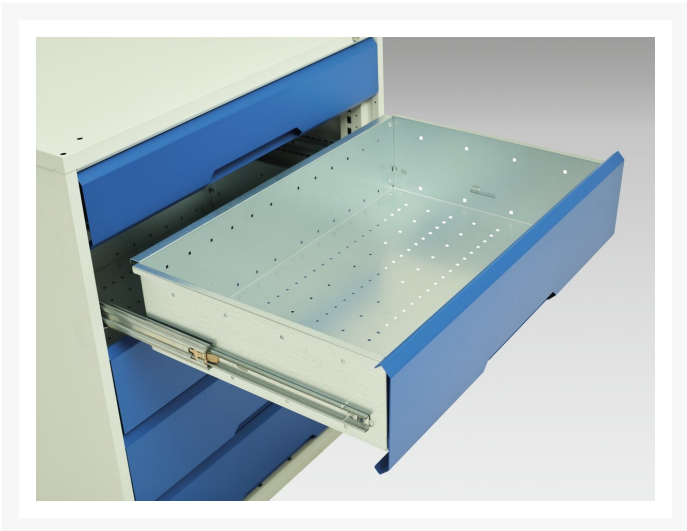

16927050. - verso mobile cabinet

Short Description

verso mobile cabinet with 5 drawers and lino top
WxDxH: 1050x600x980mm

Product Images

Additional Information

Width	1050
Depth	600
Height	980
Customs tariff number	94032080
Product material	Sheet steel
Product surface	Powder coated
Drawer Load Capacity	50 kg
Drawer height 1	100mm
Drawer 1 Internal Dimensions	930mm x 480mm x 75mm
Drawer height 2	100mm
Drawer 2 Internal Dimensions	930mm x 480mm x 75mm
Drawer height 3	175mm
Drawer 3 Internal Dimensions	930mm x 480mm x 150mm
Drawer height 4	175mm
Drawer 4 Internal Dimensions	930mm x 480mm x 150mm
Drawer height 5	175mm
Drawer 5 Internal Dimensions	930mm x 480mm x 150mm

Product Options

Colour:	Anthracite grey
	Crimson red
	Gentian blue
	Light grey