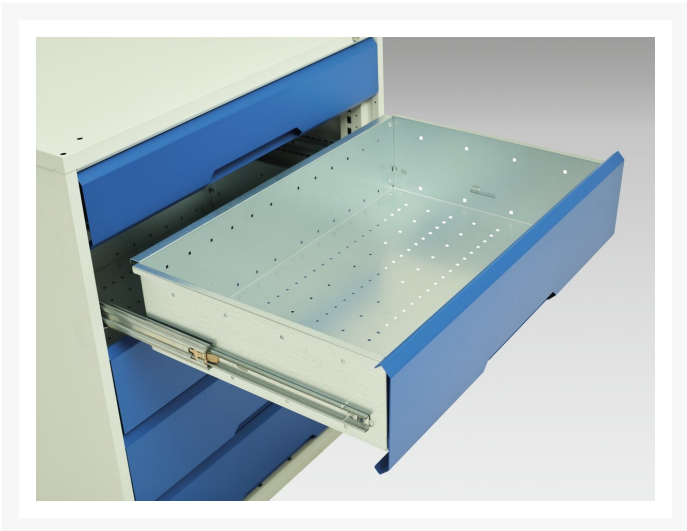

16927051. - verso mobile cabinet

Short Description

verso mobile cabinet with 5 drawers and mpx top
WxDxH: 1050x600x980mm

Product Images

Additional Information

Width	1050
Depth	600
Height	980
Product material	Sheet steel
Product surface	Powder coated
Drawer Load Capacity	50 kg
Drawer height 1	100mm
Drawer 1 Internal Dimensions	930mm x 480mm x 75mm
Drawer height 2	100mm
Drawer 2 Internal Dimensions	930mm x 480mm x 75mm
Drawer height 3	175mm
Drawer 3 Internal Dimensions	930mm x 480mm x 150mm
Drawer height 4	175mm
Drawer 4 Internal Dimensions	930mm x 480mm x 150mm
Drawer height 5	175mm
Drawer 5 Internal Dimensions	930mm x 480mm x 150mm

Product Options

Colour:	Anthracite grey
	Crimson red
	Gentian blue
	Light grey