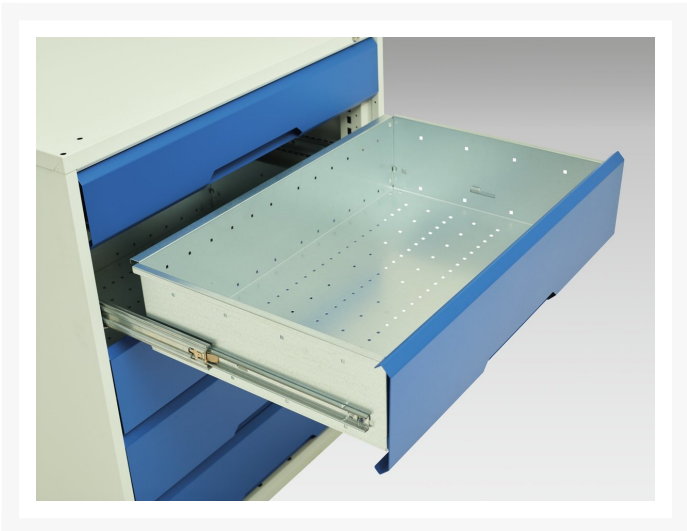

16927052. - verso mobile cabinet

Short Description

verso mobile cabinet with 5 drawers and top tray
WxDxH: 1050x550x965mm

Product Images

Additional Information

Width	1050
Depth	550
Height	965
Customs tariff number	94032080
Product material	Sheet steel
Product surface	Powder coated
Drawer Load Capacity	50 kg
Drawer height 1	100mm
Drawer 1 Internal Dimensions	930mm x 430mm x 75mm
Drawer height 2	100mm
Drawer 2 Internal Dimensions	930mm x 430mm x 75mm
Drawer height 3	175mm
Drawer 3 Internal Dimensions	930mm x 430mm x 150mm
Drawer height 4	175mm
Drawer 4 Internal Dimensions	930mm x 430mm x 150mm
Drawer height 5	175mm
Drawer 5 Internal Dimensions	930mm x 430mm x 150mm

Product Options

Colour:	Anthracite grey
	Crimson red
	Gentian blue
	Light grey