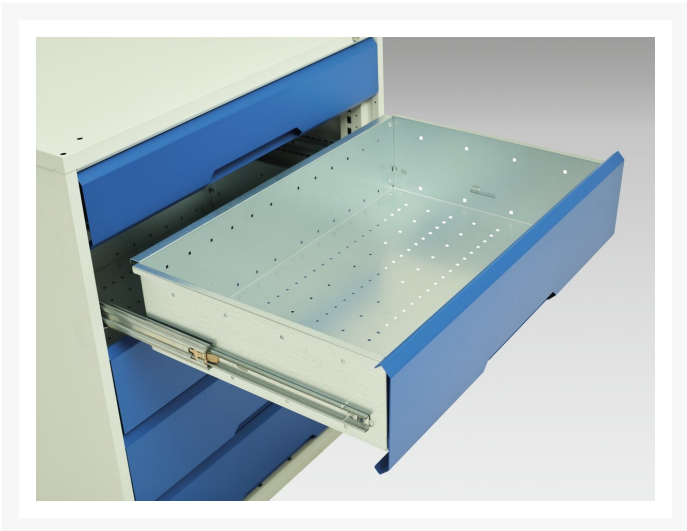

16927053. - verso mobile cabinet

Short Description

verso mobile cabinet with 6 drawers and lino top

WxDxH: 1050x600x980mm

Product Images

Additional Information

Width	1050
Depth	600
Height	980
Customs tariff number	94032080
Product material	Sheet steel
Product surface	Powder coated
Drawer Load Capacity	50 kg
Drawer height 1	100mm
Drawer 1 Internal Dimensions	930mm x 480mm x 75mm
Drawer height 2	100mm
Drawer 2 Internal Dimensions	930mm x 480mm x 75mm
Drawer height 3	100mm
Drawer 3 Internal Dimensions	930mm x 480mm x 75mm
Drawer height 4	125mm
Drawer 4 Internal Dimensions	930mm x 480mm x 100mm
Drawer height 5	125mm
Drawer 5 Internal Dimensions	930mm x 480mm x 100mm
Drawer height 6	175mm
Drawer 6 Internal Dimensions	930mm x 480mm x 150mm

Product Options

Colour:	Anthracite grey
	Crimson red
	Gentian blue
	Light grey