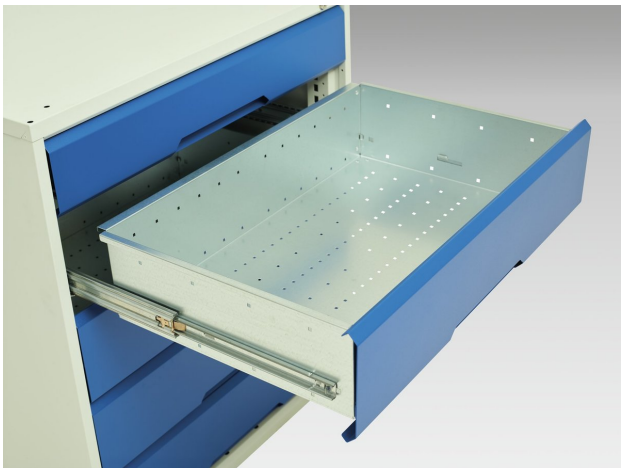

16927054. - verso mobile cabinet

Short Description

verso mobile cabinet with 6 drawers and mpx top
WxDxH: 1050x600x980mm

Product Images

Additional Information

Width	1050
Depth	600
Height	980
Product material	Sheet steel
Product surface	Powder coated
Drawer Load Capacity	50 kg
Drawer height 1	100mm
Drawer 1 Internal Dimensions	930mm x 480mm x 75mm
Drawer height 2	100mm
Drawer 2 Internal Dimensions	930mm x 480mm x 75mm
Drawer height 3	100mm
Drawer 3 Internal Dimensions	930mm x 480mm x 75mm
Drawer height 4	125mm
Drawer 4 Internal Dimensions	930mm x 480mm x 100mm
Drawer height 5	125mm
Drawer 5 Internal Dimensions	930mm x 480mm x 100mm
Drawer height 6	175mm
Drawer 6 Internal Dimensions	930mm x 480mm x 150mm

Product Options

Colour:	Anthracite grey
	Crimson red
	Gentian blue
	Light grey