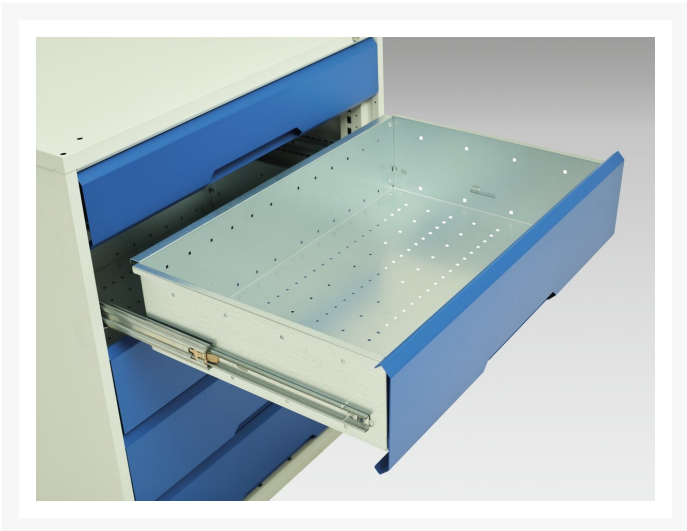

16927055. - verso mobile cabinet

Short Description

verso mobile cabinet with 6 drawers and top tray
WxDxH: 1050x550x965mm

Product Images

Additional Information

Width	1050
Depth	550
Height	965
Customs tariff number	94032080
Product material	Sheet steel
Product surface	Powder coated
Drawer Load Capacity	50 kg
Drawer height 1	100mm
Drawer 1 Internal Dimensions	930mm x 430mm x 75mm
Drawer height 2	100mm
Drawer 2 Internal Dimensions	930mm x 430mm x 75mm
Drawer height 3	100mm
Drawer 3 Internal Dimensions	930mm x 430mm x 75mm
Drawer height 4	125mm
Drawer 4 Internal Dimensions	930mm x 430mm x 100mm
Drawer height 5	125mm
Drawer 5 Internal Dimensions	930mm x 430mm x 100mm
Drawer height 6	175mm
Drawer 6 Internal Dimensions	930mm x 430mm x 150mm

Product Options

Colour:	Anthracite grey
	Crimson red
	Gentian blue
	Light grey