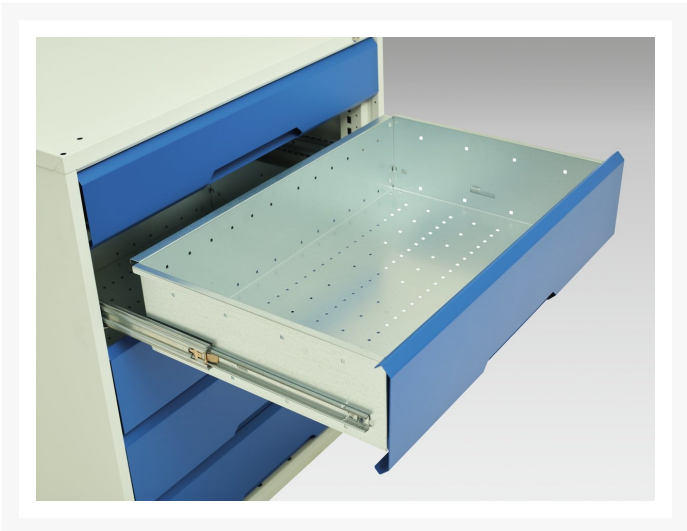

16927056. - verso mobile cabinet

Short Description

verso mobile cabinet with 7 drawers and lino top
WxDxH: 1050x600x980mm

Product Images

Additional Information

Width	1050
Depth	600
Height	980
Customs tariff number	94032080
Product material	Sheet steel
Product surface	Powder coated
Drawer Load Capacity	50 kg
Drawer height 1	100mm
Drawer 1 Internal Dimensions	930mm x 480mm x 75mm
Drawer height 2	100mm
Drawer 2 Internal Dimensions	930mm x 480mm x 75mm
Drawer height 3	100mm
Drawer 3 Internal Dimensions	930mm x 480mm x 75mm
Drawer height 4	100mm
Drawer 4 Internal Dimensions	930mm x 480mm x 75mm
Drawer height 5	100mm
Drawer 5 Internal Dimensions	930mm x 480mm x 75mm
Drawer height 6	100mm
Drawer 6 Internal Dimensions	930mm x 480mm x 75mm
Drawer height 7	125mm
Drawer 7 Internal Dimensions	930mm x 480mm x 100mm

Product Options

Colour:	Anthracite grey
	Crimson red
	Gentian blue
	Light grey