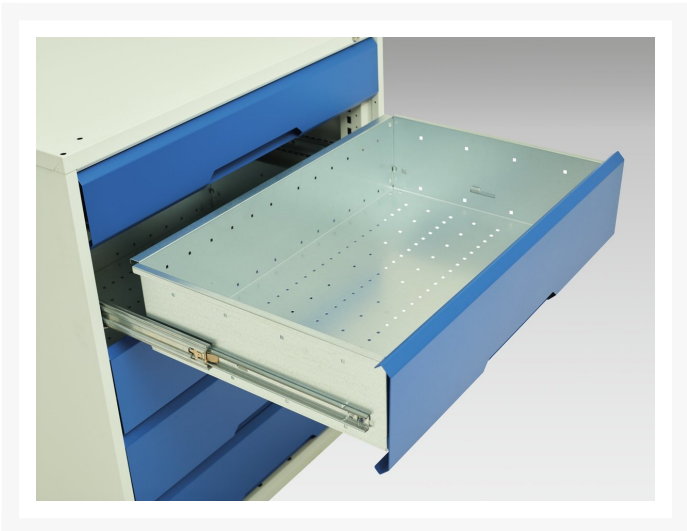

# 16927057. - verso mobile cabinet

## Short Description

verso mobile cabinet with 7 drawers and mpx top  
WxDxH: 1050x600x980mm

## Additional Information

---

Width	1050
Depth	600
Height	980
Customs tariff number	94032080
Product material	Sheet steel
Product surface	Powder coated
Drawer Load Capacity	50 kg
Drawer height 1	100mm
Drawer 1 Internal Dimensions	930mm x 480mm x 75mm
Drawer height 2	100mm
Drawer 2 Internal Dimensions	930mm x 480mm x 75mm
Drawer height 3	100mm
Drawer 3 Internal Dimensions	930mm x 480mm x 75mm
Drawer height 4	100mm
Drawer 4 Internal Dimensions	930mm x 480mm x 75mm
Drawer height 5	100mm
Drawer 5 Internal Dimensions	930mm x 480mm x 75mm
Drawer height 6	100mm
Drawer 6 Internal Dimensions	930mm x 480mm x 75mm
Drawer height 7	125mm
Drawer 7 Internal Dimensions	930mm x 480mm x 100mm