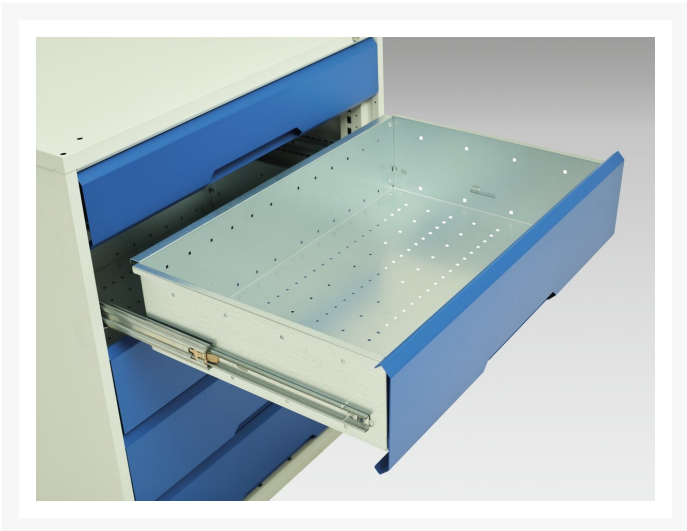

16927058. - verso mobile cabinet

Short Description

verso mobile cabinet with 7 drawers and top tray
WxDxH: 1050x550x965mm

Product Images

Additional Information

Width	1050
Depth	550
Height	965
Customs tariff number	94032080
Product material	Sheet steel
Product surface	Powder coated
Drawer Load Capacity	50 kg
Drawer height 1	100mm
Drawer 1 Internal Dimensions	930mm x 430mm x 75mm
Drawer height 2	100mm
Drawer 2 Internal Dimensions	930mm x 430mm x 75mm
Drawer height 3	100mm
Drawer 3 Internal Dimensions	930mm x 430mm x 75mm
Drawer height 4	100mm
Drawer 4 Internal Dimensions	930mm x 430mm x 75mm
Drawer height 5	100mm
Drawer 5 Internal Dimensions	930mm x 430mm x 75mm
Drawer height 6	100mm
Drawer 6 Internal Dimensions	930mm x 430mm x 75mm
Drawer height 7	125mm
Drawer 7 Internal Dimensions	930mm x 430mm x 100mm

Product Options

Colour:	Anthracite grey
	Crimson red
	Gentian blue
	Light grey