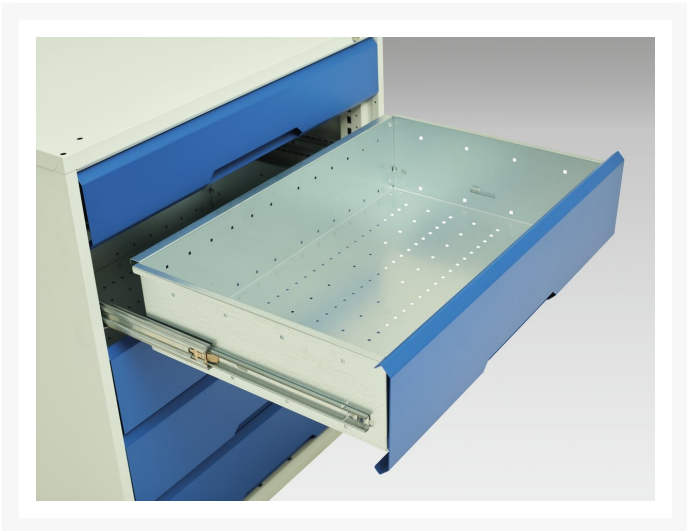

16927059. - verso mobile cabinet

Short Description

verso mobile cabinet with 2 drawers, door and lino top
WxDxH: 1050x600x980mm

Product Images

Additional Information

Width	1050
Depth	600
Height	980
Customs tariff number	94032080
Product material	Sheet steel
Product surface	Powder coated
Drawer Load Capacity	50 kg
Drawer height 1	100mm
Drawer 1 Internal Dimensions	930mm x 480mm x 75mm
Drawer height 2	100mm
Drawer 2 Internal Dimensions	930mm x 480mm x 75mm
Door height 1	475 mm
Number of shelves	1
Shelf Material	Steel
Shelf Load Capacity	75kg

Product Options

Colour:	Anthracite grey
	Crimson red
	Gentian blue
	Light grey