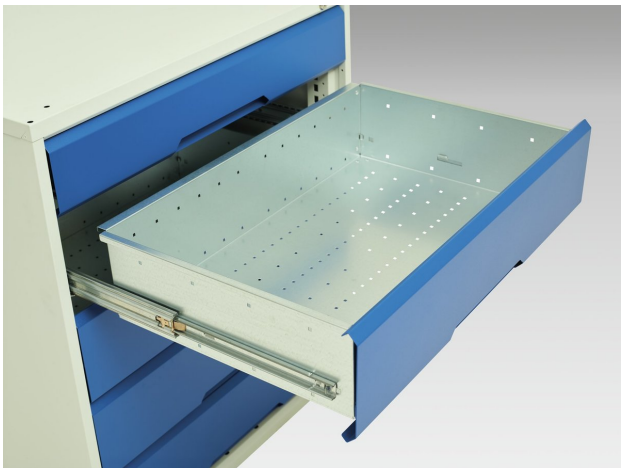

# 16927060. - verso mobile cabinet

## Short Description

verso mobile cabinet with 2 drawers, door and mpx top  
WxDxH: 1050x600x980mm

## Additional Information

---

Width	1050
Depth	600
Height	980
Customs tariff number	94032080
Product material	Sheet steel
Product surface	Powder coated
Drawer Load Capacity	50 kg
Drawer height 1	100mm
Drawer 1 Internal Dimensions	930mm x 480mm x 75mm
Drawer height 2	100mm
Drawer 2 Internal Dimensions	930mm x 480mm x 75mm
Door height 1	475 mm
Number of shelves	1
Shelf Material	Steel
Shelf Load Capacity	75kg