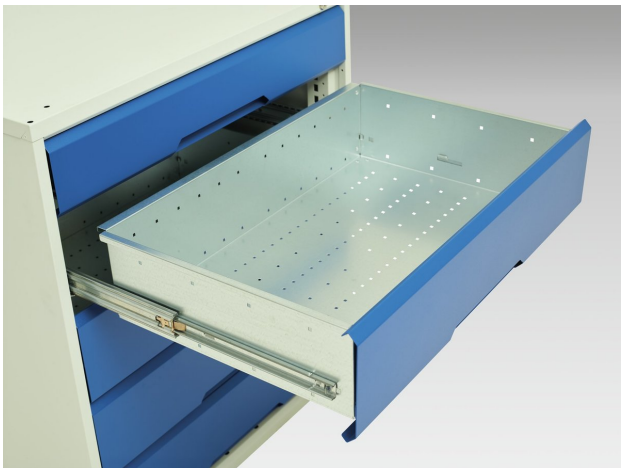

16927061. - verso mobile cabinet

Short Description

verso mobile cabinet with 2 drawers, door and top tray
WxDxH: 1050x550x965mm

Product Images

Additional Information

Width	1050
Depth	550
Height	965
Customs tariff number	94032080
Product material	Sheet steel
Product surface	Powder coated
Drawer Load Capacity	50 kg
Drawer height 1	100mm
Drawer 1 Internal Dimensions	930mm x 430mm x 75mm
Drawer height 2	100mm
Drawer 2 Internal Dimensions	930mm x 430mm x 75mm
Door height 1	475 mm
Number of shelves	1
Shelf Material	Steel
Shelf Load Capacity	75kg

Product Options

Colour:	Anthracite grey
	Crimson red
	Gentian blue
	Light grey