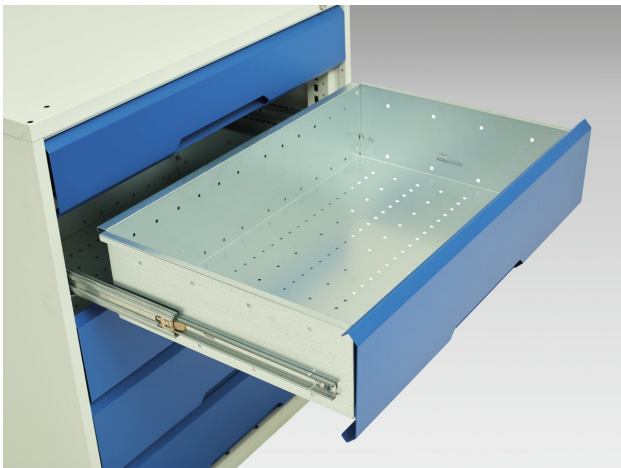

# 16927063. - verso mobile cabinet

## Short Description

verso mobile cabinet with 2 doors, shelf and mpx top  
WxDxH: 1050x600x980mm

## Additional Information

---

Width	1050
Depth	600
Height	980
Customs tariff number	94032080
Product material	Sheet steel
Product surface	Powder coated
Door height 1	675 mm
Number of shelves	1
Shelf Material	Steel
Shelf Load Capacity	75kg