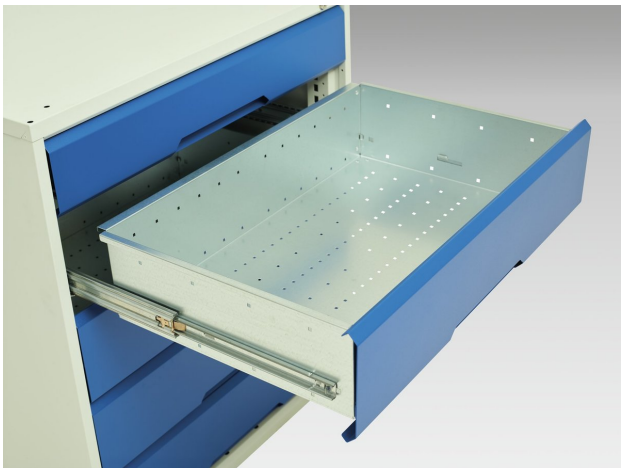

16927100. - verso maintenance trolley

Short Description

verso maintenance trolley with 10 drawers and lino top
WxDxH: 1050x600x980mm

Product Images

Additional Information

Width	1050
Depth	600
Height	980
Customs tariff number	94032080
Product material	Sheet steel
Product surface	Powder coated
Drawer Load Capacity	50 kg
Drawer height 1	100mm
Drawer 1 Internal Dimensions	930mm x 480mm x 75mm
Drawer height 2	100mm
Drawer 2 Internal Dimensions	930mm x 480mm x 75mm
Drawer height 3	175mm
Drawer 3 Internal Dimensions	930mm x 480mm x 150mm
Drawer height 4	175mm
Drawer 4 Internal Dimensions	930mm x 480mm x 150mm
Drawer height 5	175mm
Drawer 5 Internal Dimensions	930mm x 480mm x 150mm
Drawer height 6	100mm
Drawer 6 Internal Dimensions	930mm x 480mm x 75mm
Drawer height 7	100mm
Drawer 7 Internal Dimensions	930mm x 480mm x 75mm
Drawer height 8	175mm
Drawer 8 Internal Dimensions	930mm x 480mm x 150mm
Drawer height 9	175mm
Drawer 9 Internal Dimensions	930mm x 480mm x 150mm
Drawer height 10	175mm

Drawer 10 Internal Dimensions	930mm x 480mm x 150mm
Door type	Plain

Product Options

Colour:	Anthracite grey
	Crimson red
	Gentian blue
	Light grey