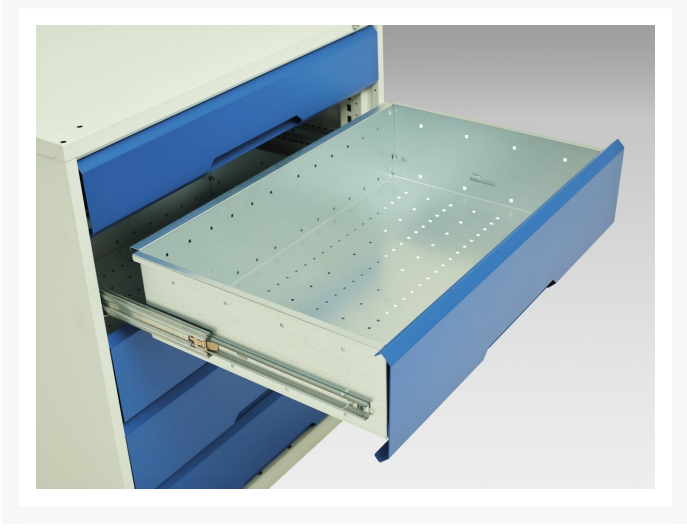

16927101. - verso maintenance trolley

Short Description

verso maintenance trolley with 10 drawers and mpx top
WxDxH: 1050x600x980mm

Product Images

Additional Information

Width	1050
Depth	600
Height	980
Product material	Sheet steel
Product surface	Powder coated
Drawer Load Capacity	50 kg
Drawer height 1	100mm
Drawer 1 Internal Dimensions	930mm x 480mm x 75mm
Drawer height 2	100mm
Drawer 2 Internal Dimensions	930mm x 480mm x 75mm
Drawer height 3	175mm
Drawer 3 Internal Dimensions	930mm x 480mm x 150mm
Drawer height 4	175mm
Drawer 4 Internal Dimensions	930mm x 480mm x 150mm
Drawer height 5	175mm
Drawer 5 Internal Dimensions	930mm x 480mm x 150mm
Drawer height 6	100mm
Drawer 6 Internal Dimensions	930mm x 480mm x 75mm
Drawer height 7	100mm
Drawer 7 Internal Dimensions	930mm x 480mm x 75mm
Drawer height 8	175mm
Drawer 8 Internal Dimensions	930mm x 480mm x 150mm
Drawer height 9	175mm
Drawer 9 Internal Dimensions	930mm x 480mm x 150mm
Drawer height 10	175mm
Drawer 10 Internal Dimensions	930mm x 480mm x 150mm

Door type

Plain

Product Options

Colour:

Anthracite grey

Crimson red

Gentian blue

Light grey