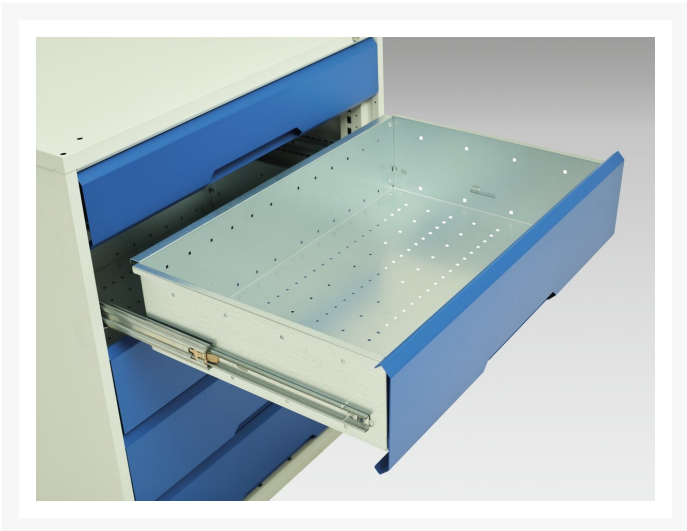

16927102. - verso maintenance trolley

Short Description

verso maintenance trolley with 10 drawers and top tray
WxDxH: 1050x550x965mm

Product Images

Additional Information

Width	1050
Depth	550
Height	965
Customs tariff number	94032080
Product material	Sheet steel
Product surface	Powder coated
Drawer Load Capacity	50 kg
Drawer height 1	100mm
Drawer 1 Internal Dimensions	930mm x 430mm x 75mm
Drawer height 2	100mm
Drawer 2 Internal Dimensions	930mm x 430mm x 75mm
Drawer height 3	175mm
Drawer 3 Internal Dimensions	930mm x 430mm x 150mm
Drawer height 4	175mm
Drawer 4 Internal Dimensions	930mm x 430mm x 150mm
Drawer height 5	175mm
Drawer 5 Internal Dimensions	930mm x 430mm x 150mm
Drawer height 6	100mm
Drawer 6 Internal Dimensions	930mm x 430mm x 75mm
Drawer height 7	100mm
Drawer 7 Internal Dimensions	930mm x 430mm x 75mm
Drawer height 8	175mm
Drawer 8 Internal Dimensions	930mm x 430mm x 150mm
Drawer height 9	175mm
Drawer 9 Internal Dimensions	930mm x 430mm x 150mm
Drawer height 10	175mm

Drawer 10 Internal Dimensions	930mm x 430mm x 150mm
Door type	Plain

Product Options

Colour:	Anthracite grey
	Crimson red
	Gentian blue
	Light grey