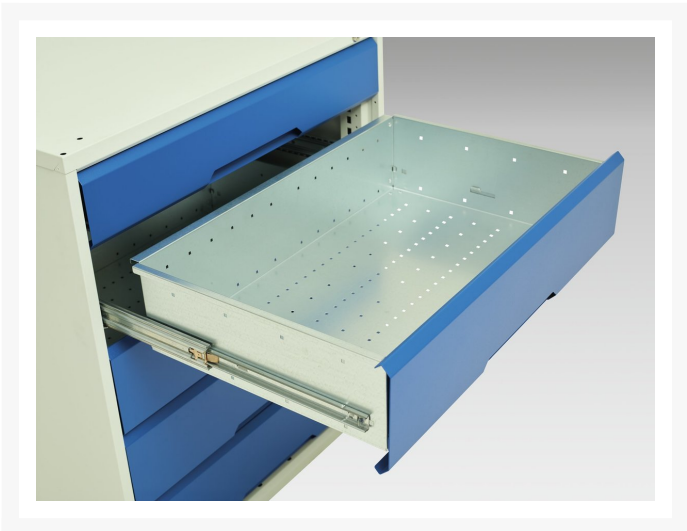

# 16927120. - verso maintenance trolley

## Short Description

verso maintenance trolley with 5 drawers, door and lino top  
WxDxH: 1050x600x980mm

## Additional Information

---

Width	1050
Depth	600
Height	980
Customs tariff number	94032080
Product material	Sheet steel
Product surface	Powder coated
Drawer Load Capacity	50 kg
Drawer height 1	100mm
Drawer 1 Internal Dimensions	930mm x 480mm x 75mm
Drawer height 2	100mm
Drawer 2 Internal Dimensions	930mm x 480mm x 75mm
Drawer height 3	175mm
Drawer 3 Internal Dimensions	930mm x 480mm x 150mm
Drawer height 4	175mm
Drawer 4 Internal Dimensions	930mm x 480mm x 150mm
Drawer height 5	175mm
Drawer 5 Internal Dimensions	930mm x 480mm x 150mm
Door type	Plain
Door height 1	725 mm
Number of shelves	1
Shelf Material	Steel
Shelf Load Capacity	75kg