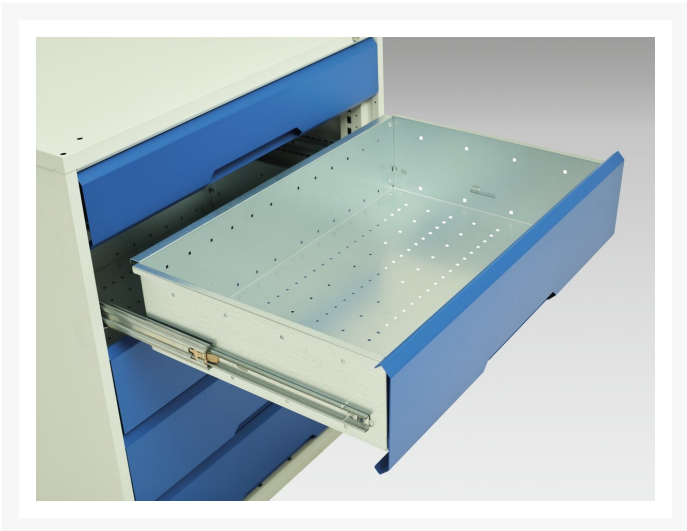

# 16927121. - verso maintenance trolley

## Short Description

verso maintenance trolley with 5 drawers, door and mpx top  
WxDxH: 1050x600x980mm

## Additional Information

---

|                              |                       |
|------------------------------|-----------------------|
| Width                        | 1050                  |
| Depth                        | 600                   |
| Height                       | 980                   |
| Product material             | Sheet steel           |
| Product surface              | Powder coated         |
| Drawer Load Capacity         | 50 kg                 |
| Drawer height 1              | 100mm                 |
| Drawer 1 Internal Dimensions | 930mm x 480mm x 75mm  |
| Drawer height 2              | 100mm                 |
| Drawer 2 Internal Dimensions | 930mm x 480mm x 75mm  |
| Drawer height 3              | 175mm                 |
| Drawer 3 Internal Dimensions | 930mm x 480mm x 150mm |
| Drawer height 4              | 175mm                 |
| Drawer 4 Internal Dimensions | 930mm x 480mm x 150mm |
| Drawer height 5              | 175mm                 |
| Drawer 5 Internal Dimensions | 930mm x 480mm x 150mm |
| Door type                    | Plain                 |
| Door height 1                | 725 mm                |
| Number of shelves            | 1                     |
| Shelf Material               | Steel                 |
| Shelf Load Capacity          | 75kg                  |