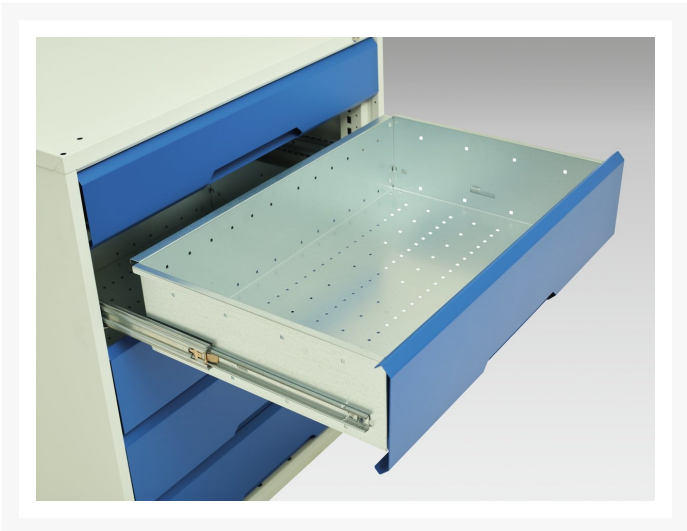

16927122. - verso maintenance trolley

Short Description

verso maintenance trolley with 5 drawers, door and top tray
WxDxH: 1050x550x965mm

Product Images

Additional Information

Width	1050
Depth	550
Height	965
Customs tariff number	94032080
Product material	Sheet steel
Product surface	Powder coated
Drawer Load Capacity	50 kg
Drawer height 1	100mm
Drawer 1 Internal Dimensions	930mm x 430mm x 75mm
Drawer height 2	100mm
Drawer 2 Internal Dimensions	930mm x 430mm x 75mm
Drawer height 3	175mm
Drawer 3 Internal Dimensions	930mm x 430mm x 150mm
Drawer height 4	175mm
Drawer 4 Internal Dimensions	930mm x 430mm x 150mm
Drawer height 5	175mm
Drawer 5 Internal Dimensions	930mm x 430mm x 150mm
Door type	Plain
Door height 1	725 mm
Number of shelves	1
Shelf Material	Steel
Shelf Load Capacity	75kg

Product Options

Colour:	Anthracite grey
	Crimson red
	Gentian blue
	Light grey