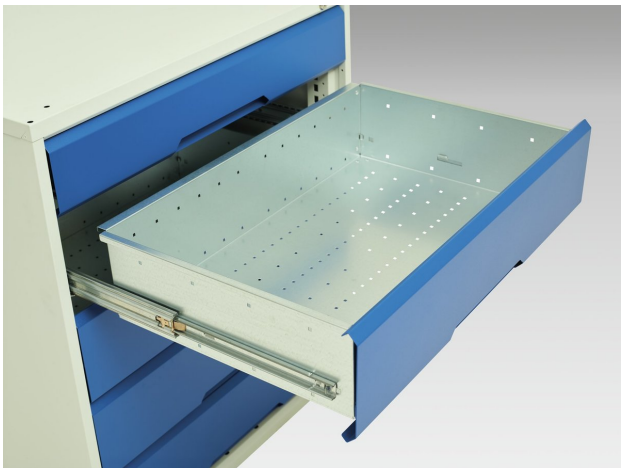

16927123. - verso maintenance trolley

Short Description

verso maintenance trolley with 6 drawers, door and lino top
WxDxH: 1050x600x980mm

Product Images

Additional Information

Width	1050
Depth	600
Height	980
Customs tariff number	94032080
Product material	Sheet steel
Product surface	Powder coated
Drawer Load Capacity	50 kg
Drawer height 1	100mm
Drawer 1 Internal Dimensions	930mm x 480mm x 75mm
Drawer height 2	100mm
Drawer 2 Internal Dimensions	930mm x 480mm x 75mm
Drawer height 3	100mm
Drawer 3 Internal Dimensions	930mm x 480mm x 75mm
Drawer height 4	125mm
Drawer 4 Internal Dimensions	930mm x 480mm x 100mm
Drawer height 5	125mm
Drawer 5 Internal Dimensions	930mm x 480mm x 100mm
Drawer height 6	175mm
Drawer 6 Internal Dimensions	930mm x 480mm x 150mm
Door type	Plain
Door height 1	725 mm
Number of shelves	1
Shelf Material	Steel
Shelf Load Capacity	75kg

Product Options

Colour:	Anthracite grey
	Crimson red
	Gentian blue
	Light grey