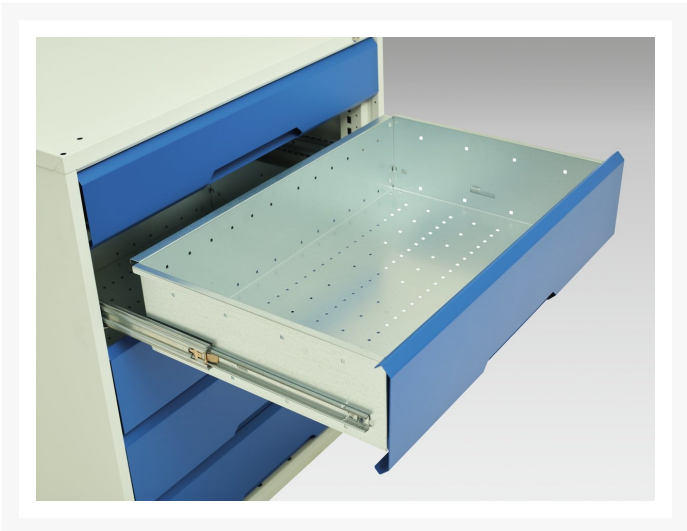

16927124. - verso maintenance trolley

Short Description

verso maintenance trolley with 6 drawers, door and mpx top
WxDxH: 1050x600x980mm

Product Images

Additional Information

Width	1050
Depth	600
Height	980
Product material	Sheet steel
Product surface	Powder coated
Drawer Load Capacity	50 kg
Drawer height 1	100mm
Drawer 1 Internal Dimensions	930mm x 480mm x 75mm
Drawer height 2	100mm
Drawer 2 Internal Dimensions	930mm x 480mm x 75mm
Drawer height 3	100mm
Drawer 3 Internal Dimensions	930mm x 480mm x 75mm
Drawer height 4	125mm
Drawer 4 Internal Dimensions	930mm x 480mm x 100mm
Drawer height 5	125mm
Drawer 5 Internal Dimensions	930mm x 480mm x 100mm
Drawer height 6	175mm
Drawer 6 Internal Dimensions	930mm x 480mm x 150mm
Door type	Plain
Door height 1	725 mm
Number of shelves	1
Shelf Material	Steel
Shelf Load Capacity	75kg

Product Options

Colour:	Anthracite grey
	Crimson red
	Gentian blue
	Light grey